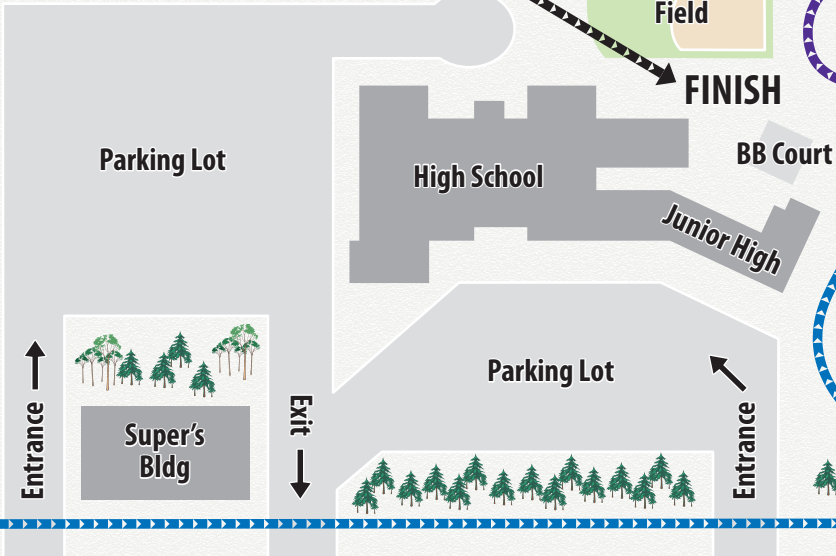

COACH MOSS

Henry Road (2-Track)

1 MILE

New Practice Fields  
\*Coming\*  
\*Soon\*

Practice Field

START

3 MILE

Softball Field

Baseball Field  
Concession

Practice Field

Soccer Field

Gas Bldg

Parking Lot

High School

BB Court

Junior High

Parking Lot

Entrance

Super's Bldg

Exit

Entrance

FINISH

2 MILE

Homestead Road